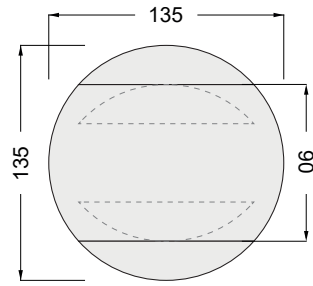

# Customise your dining table

↗ Plate dimensions

**DT017**  
90/135 x 135 x h76 cm

DT017SI

🪑 **4** Table legs

**LUNA DT017MM**  
Matt black

**LUNA DT018MC**  
Brushed stainless steel

**ICONE DT118MA**  
Matt black